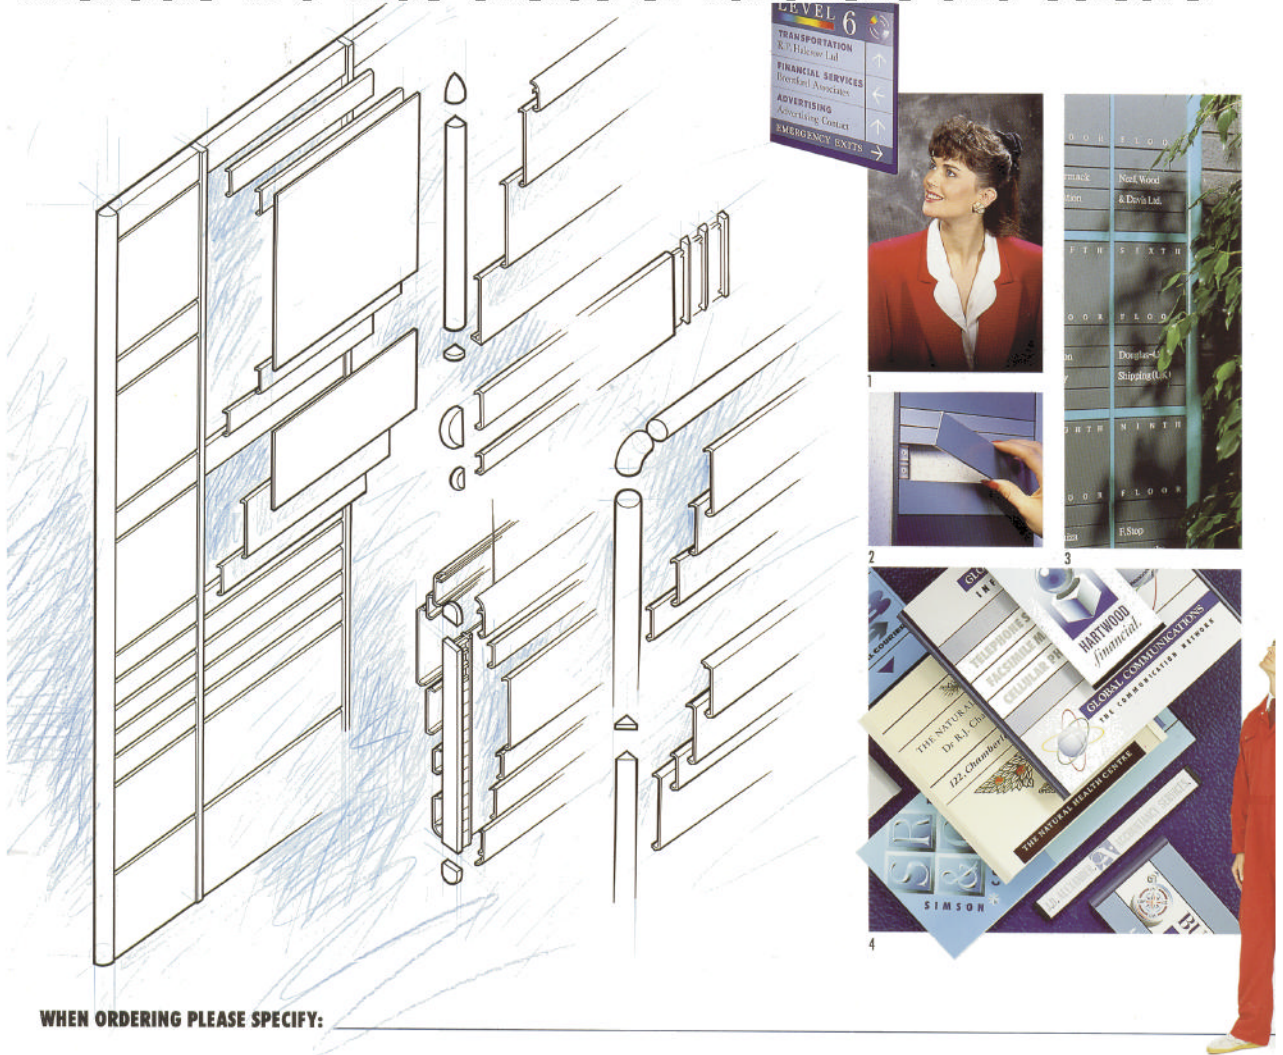

THROWER SIGNS

Established Signmakers & Signwriters

Traditional Signwriting

VINYL
TEXT
DIGITAL PRINT

Internal System signage from our Trade Partners, such as Slatz by Spandex have complementary external sign systems. Available in a wide choice of variations and colours.

Internal Systems

WHEN ORDERING PLEASE SPECIFY:

1. DIRECTORY TYPE.

- A.** Wall Mounted Directories
- ***B.** Projecting (Double sided)
Double sided square sidetracks will be fitted to the wall mounted side of the directory
- ***C.** Suspended (Double sided)
Please specify length of suspension wire if required
*Double sided quadrant sidetrack will be supplied if quadrant sidetrack is specified for double sided directories

2. DIRECTORY WIDTH. Excluding sidetracks

Please note: SlimSlatz sidetracks do not require sidetrack caps
The same sidetrack caps will be supplied top and bottom unless specified otherwise

3. SIDETRACK/SIDETRACK CAP COMBINATION

- A.** Angle Sidetrack
(For use with square faceplates)
 - B.** Quadrant Sidetrack/Quad. Cap
(For use with square faceplates)
 - ***C.** Quadrant Sidetrack/Dome Cap
(For use with curved faceplates)
 - ***D.** Tubetrack Sidetrack/Tubetrack Cap
(For use with square faceplates)
 - ***E.** Tubetrack Sidetrack/Tubetrack Crossbar
(For use with square faceplates)
 - F.** Square Sidetrack/Square Cap
(For use with square faceplates)
 - ***G.** Square Sidetrack/Curved Cap
(For use with curved faceplates)
- * Sidetracks configuration available in regular Slatz only